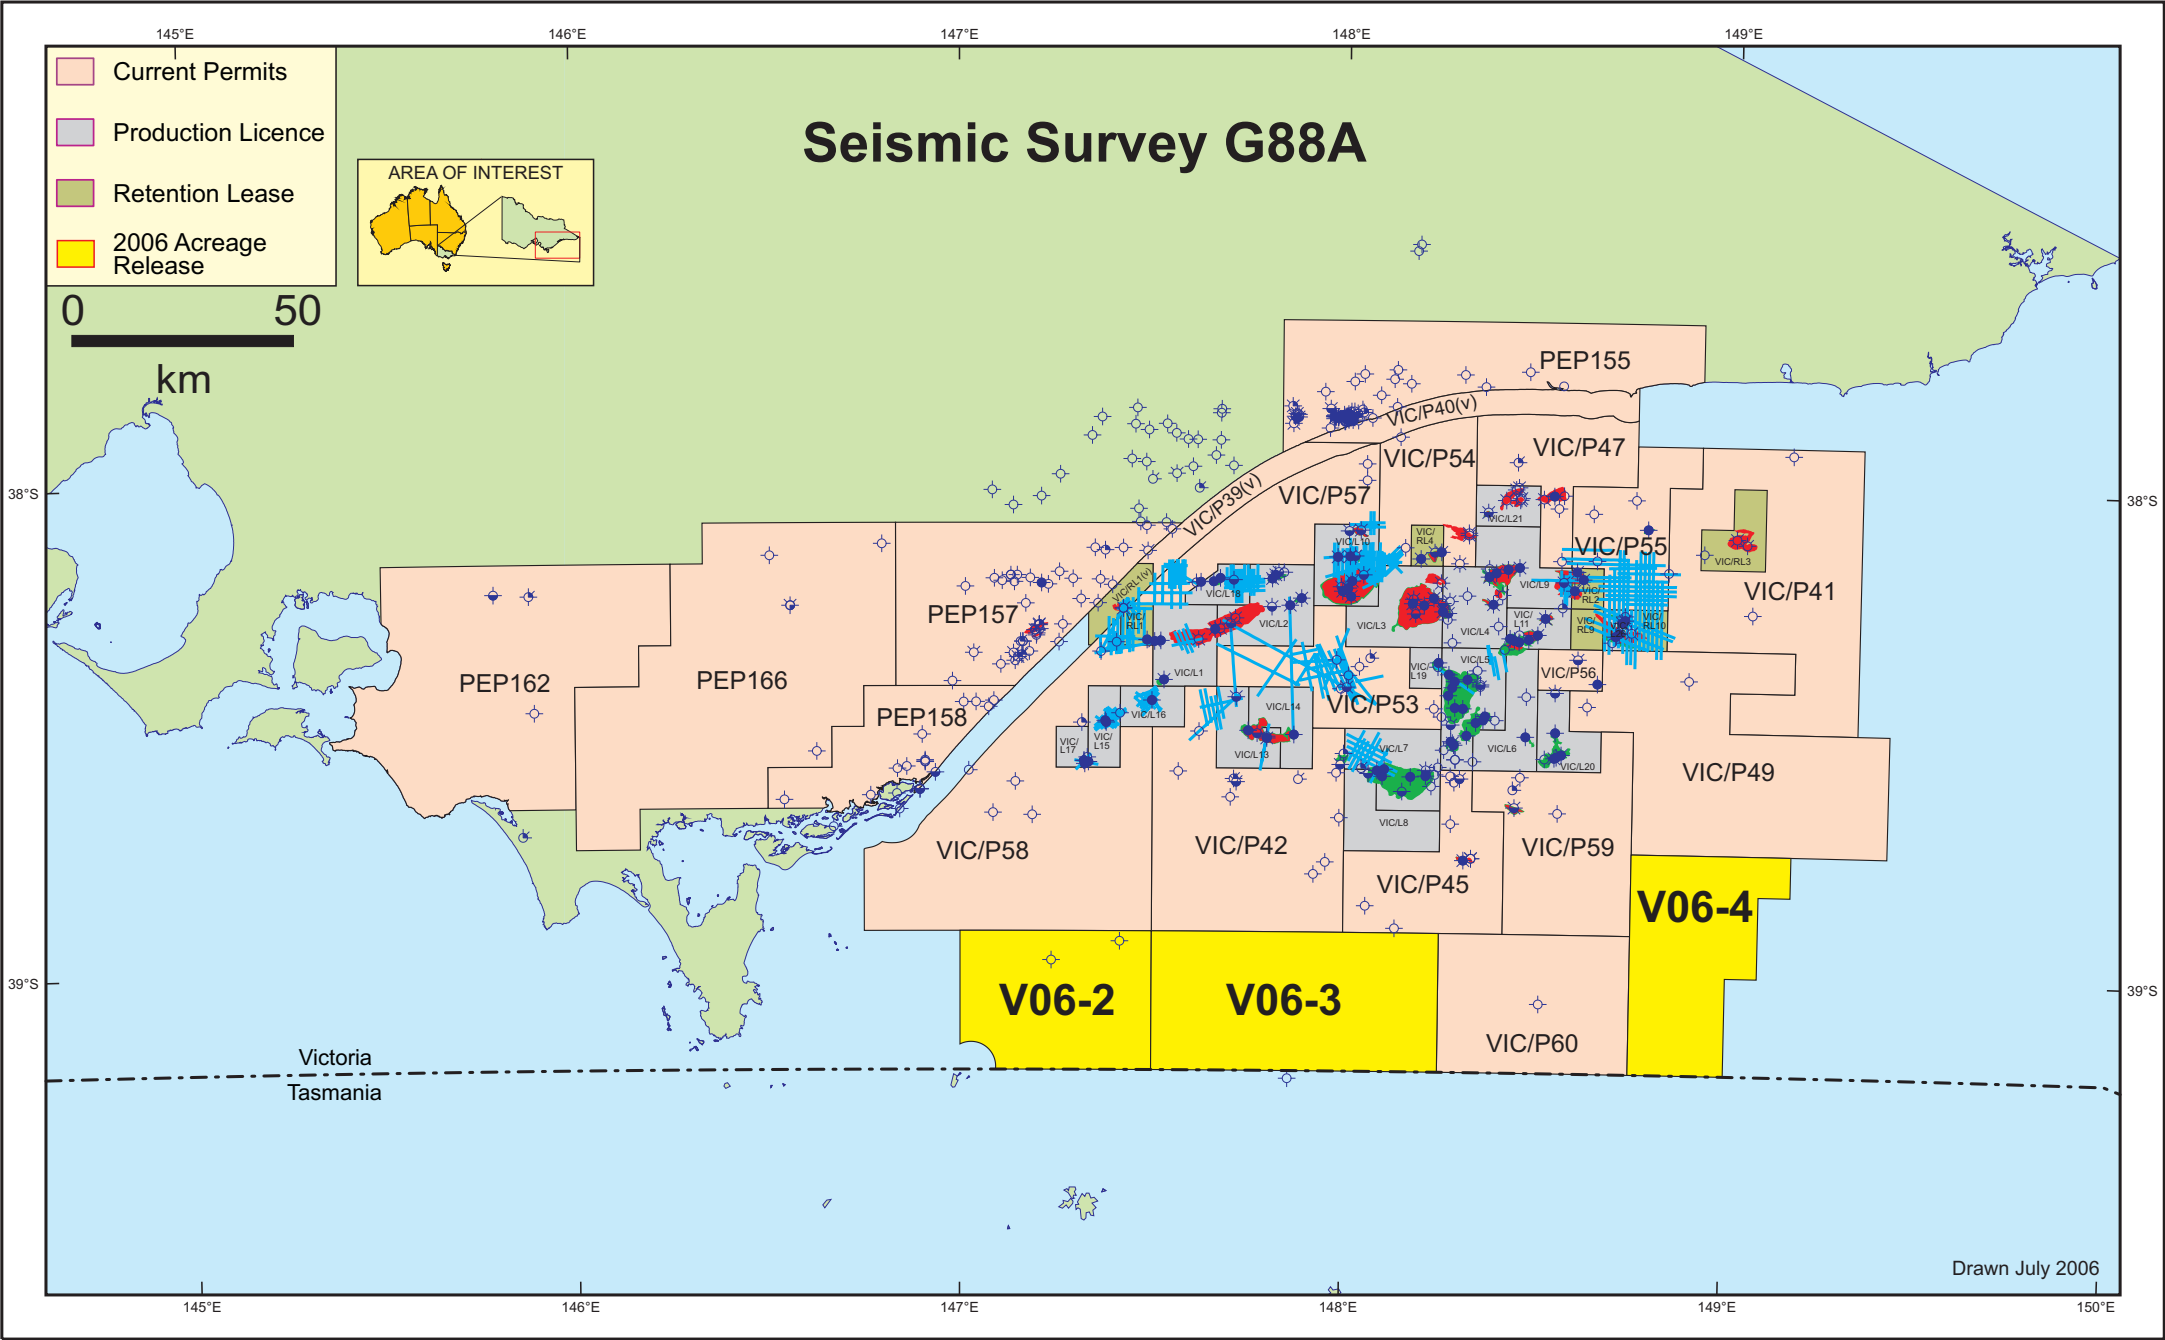

Seismic Survey G88A

- Current Permits
- Production Licence
- Retention Lease
- 2006 Acreage Release

Drawn July 2006