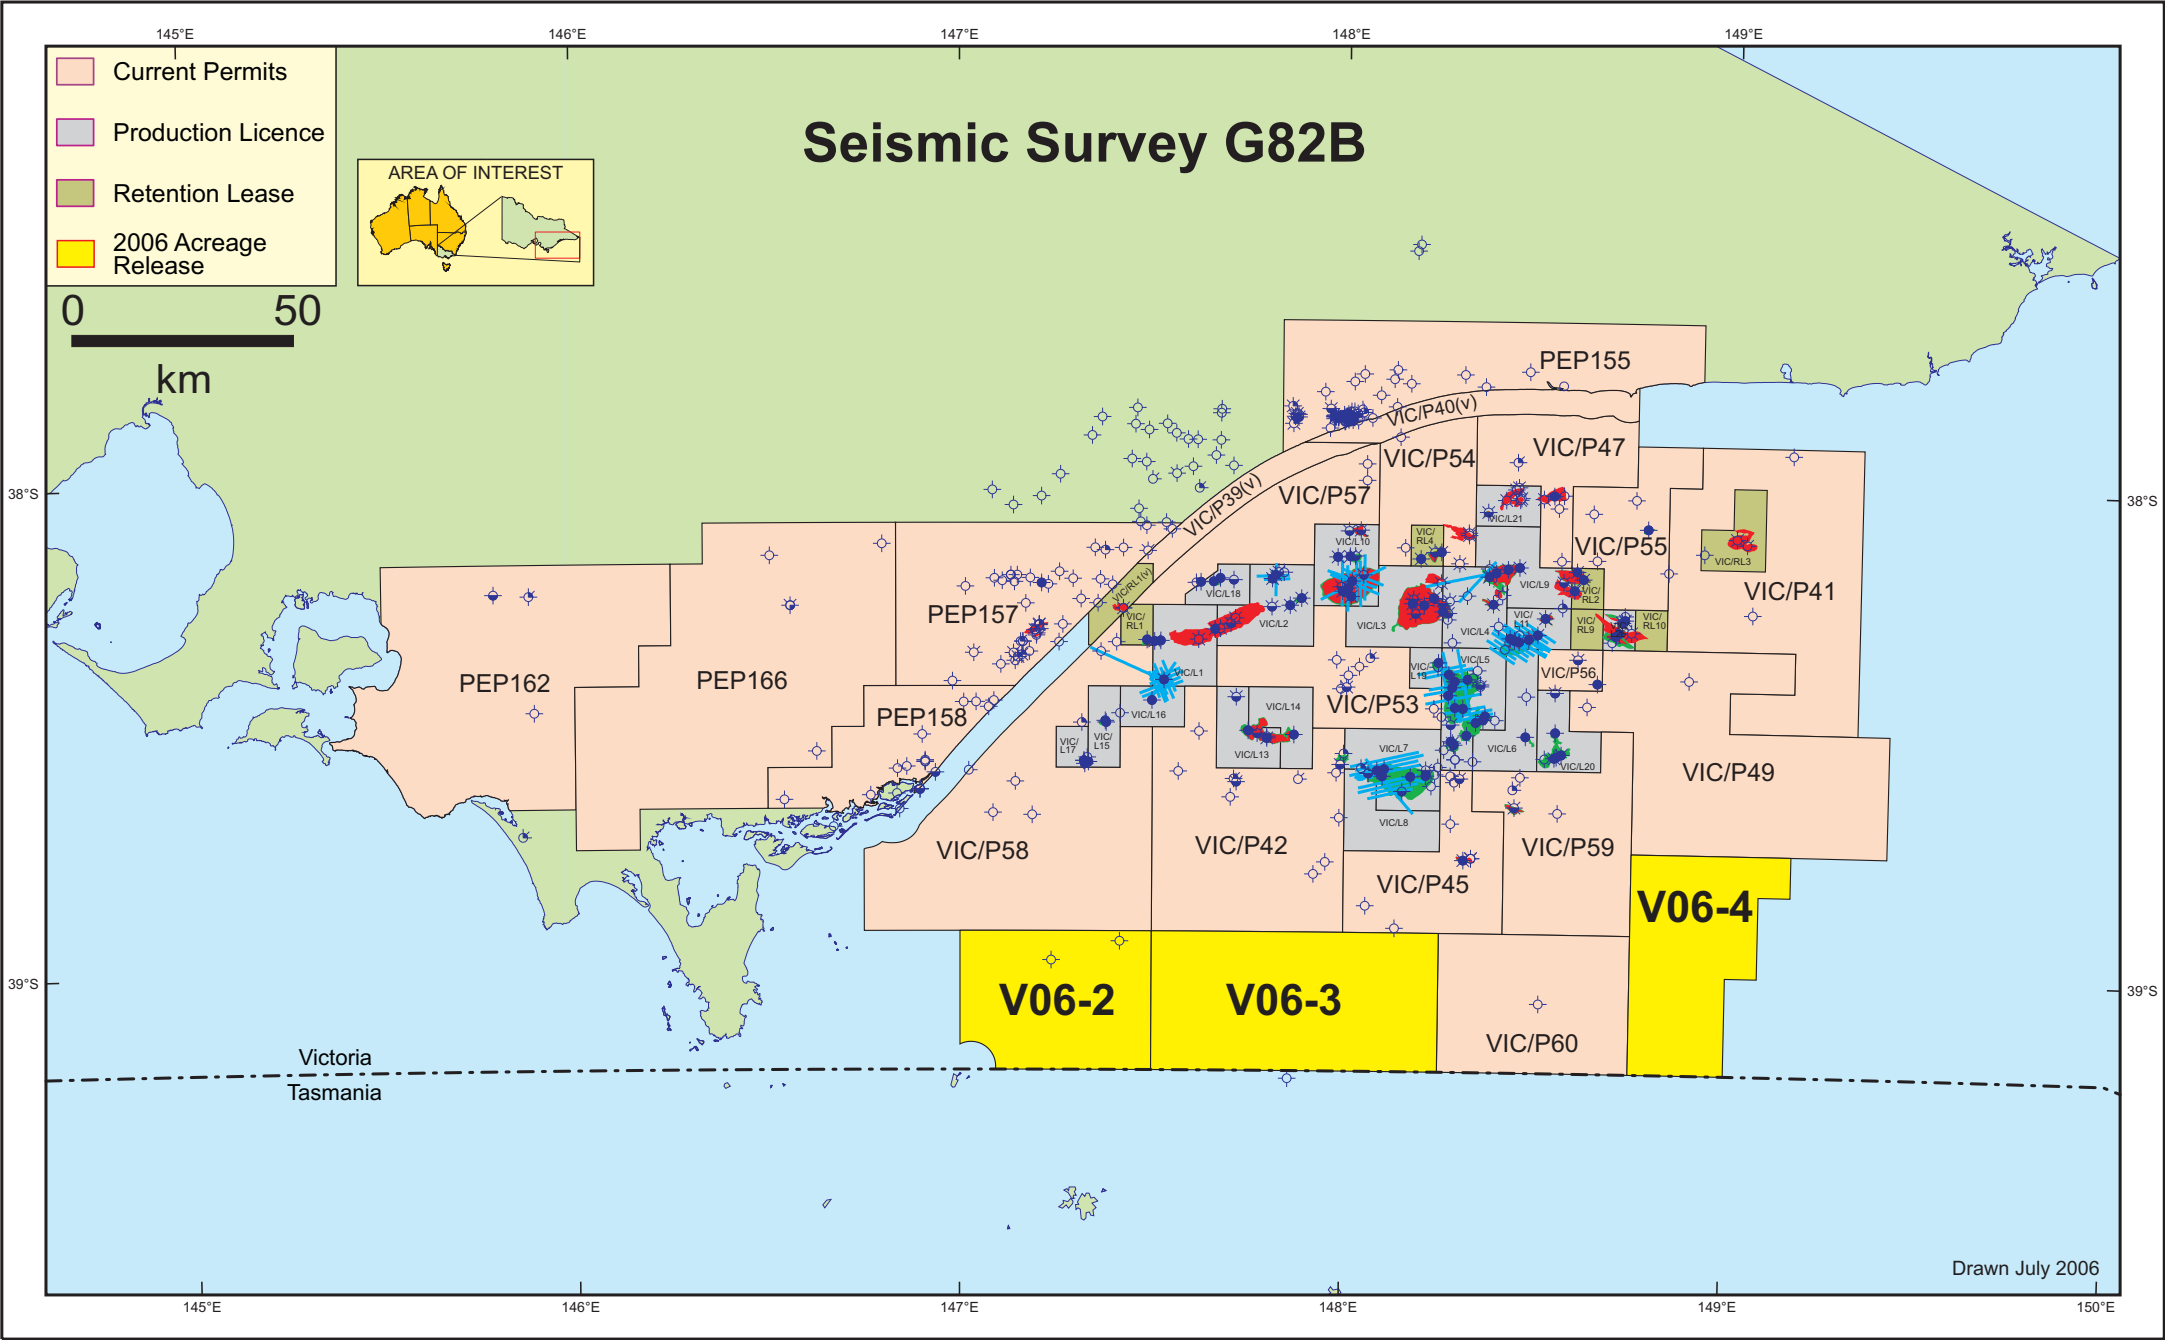

Seismic Survey G82B

- Current Permits
- Production Licence
- Retention Lease
- 2006 Acreage Release

Drawn July 2006