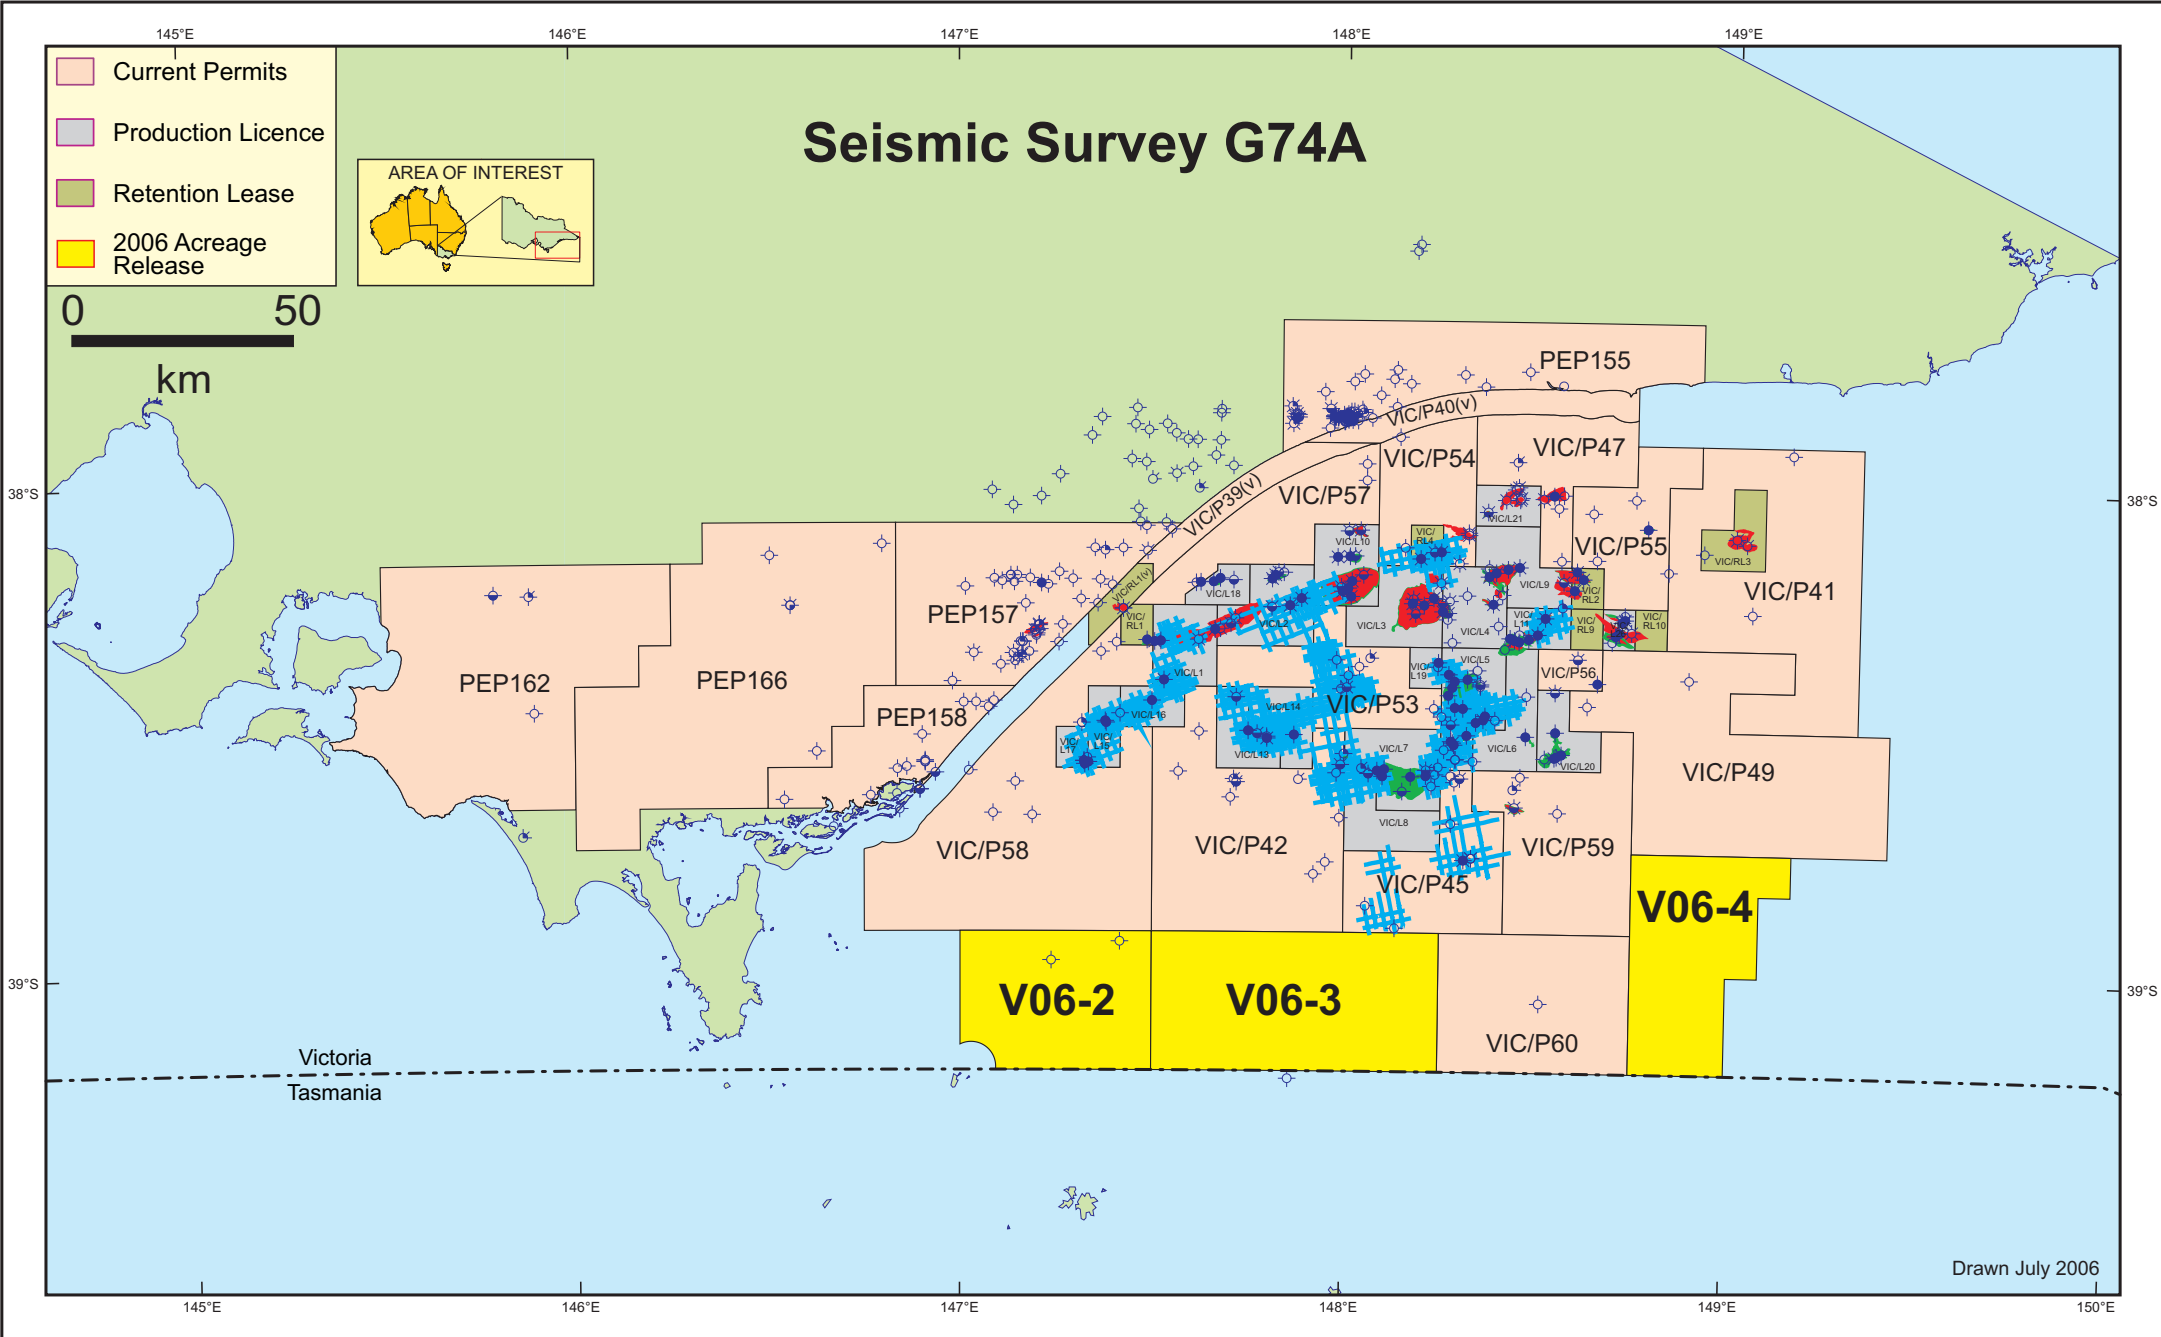

# Seismic Survey G74A

- Current Permits
- Production Licence
- Retention Lease
- 2006 Acreage Release

0 50  
km

Drawn July 2006