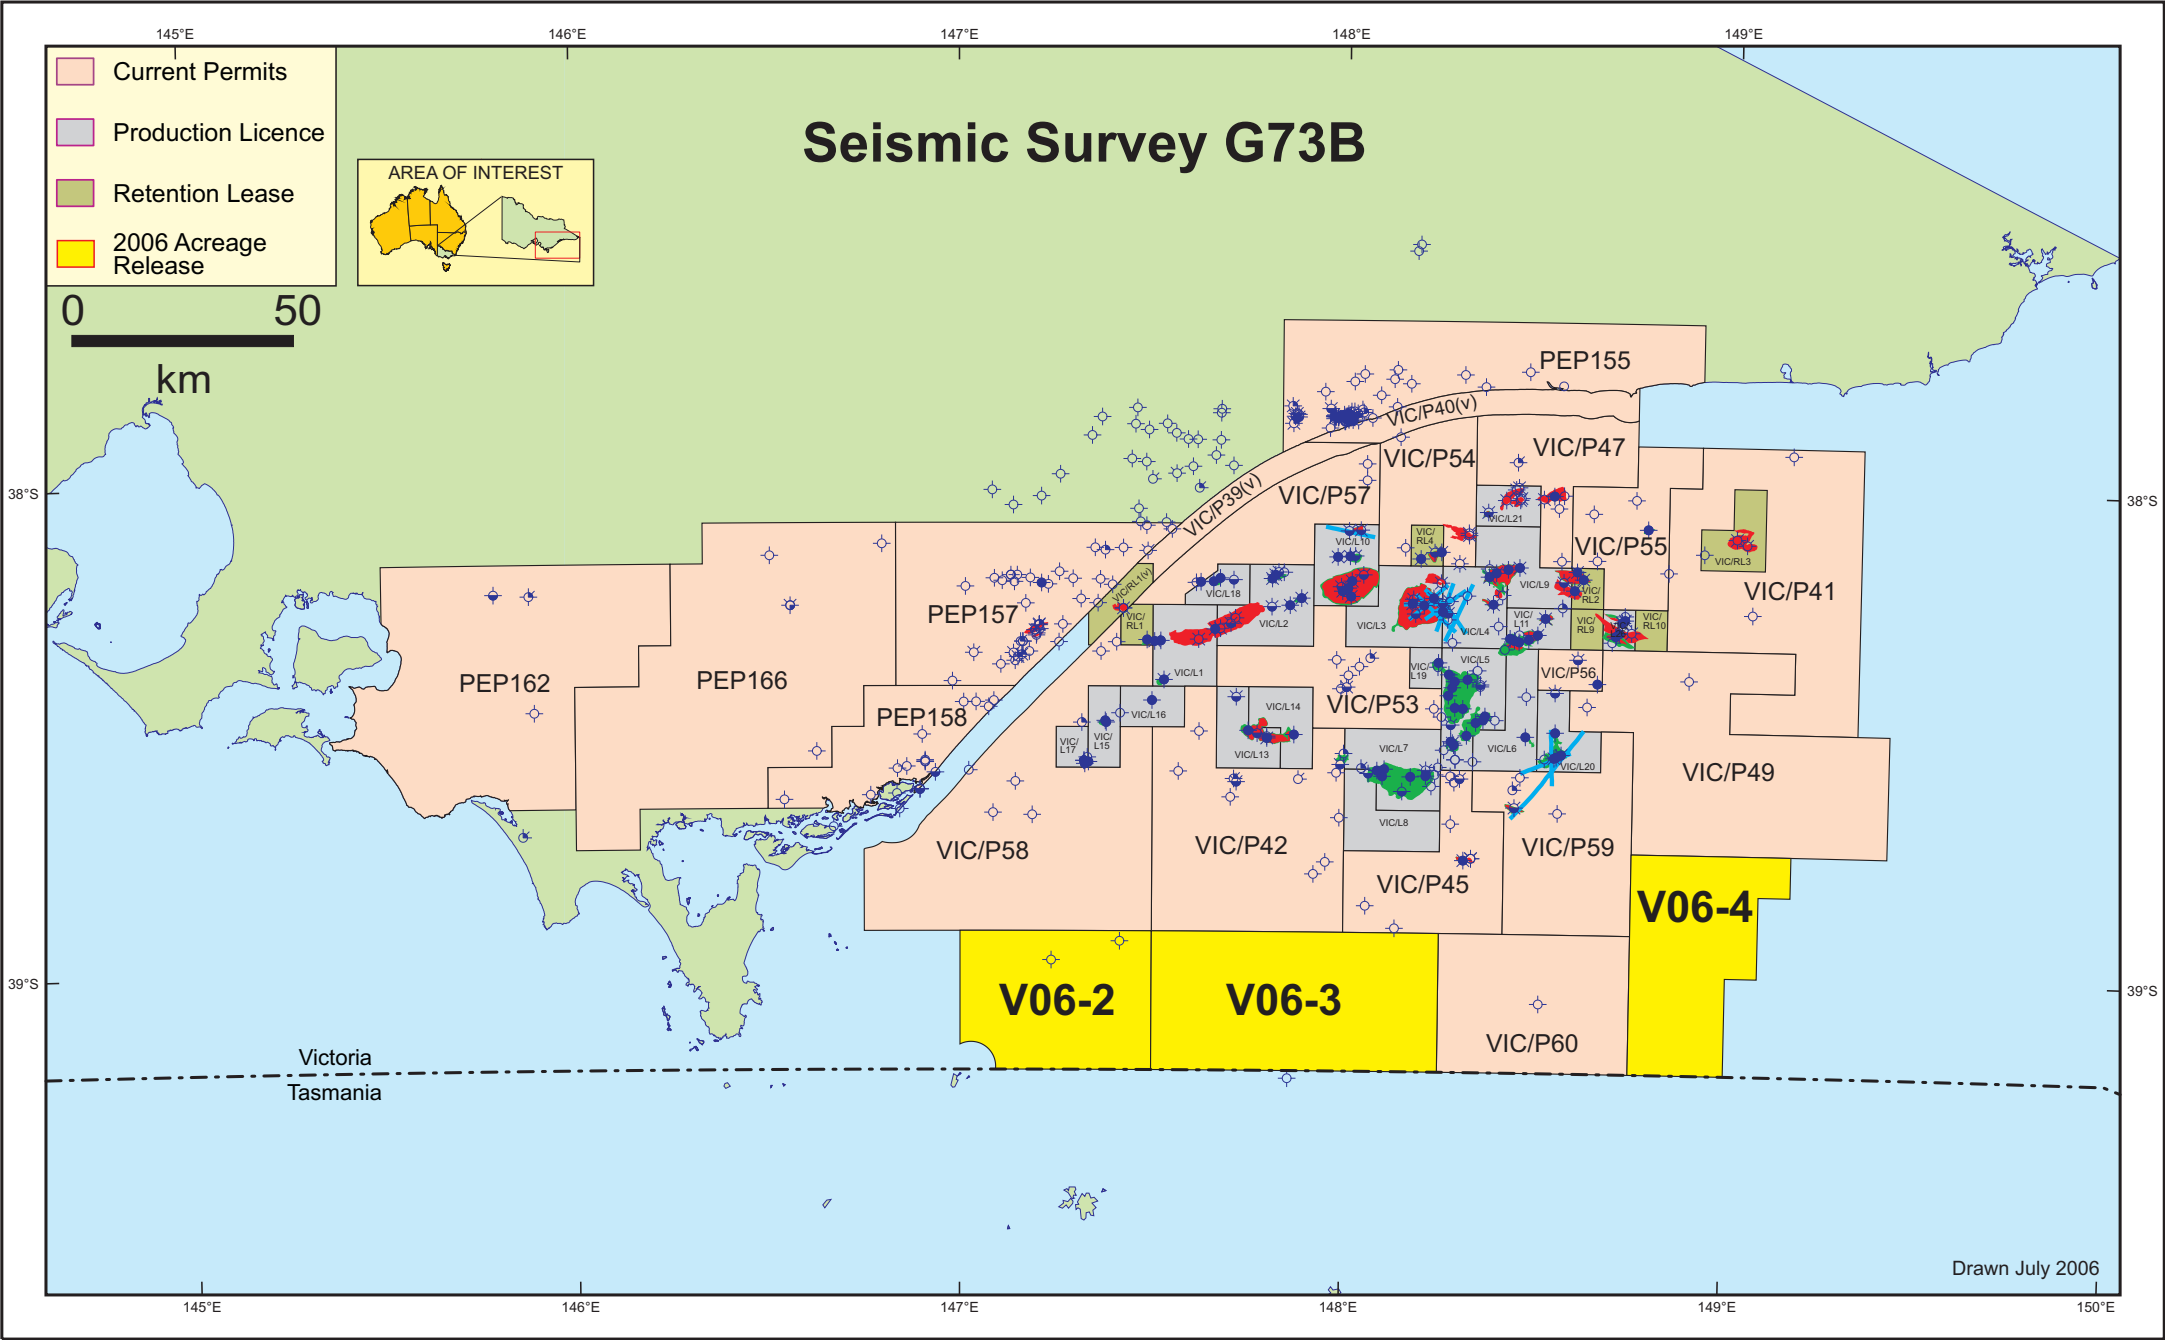

Seismic Survey G73B

- Current Permits
- Production Licence
- Retention Lease
- 2006 Acreage Release

Drawn July 2006