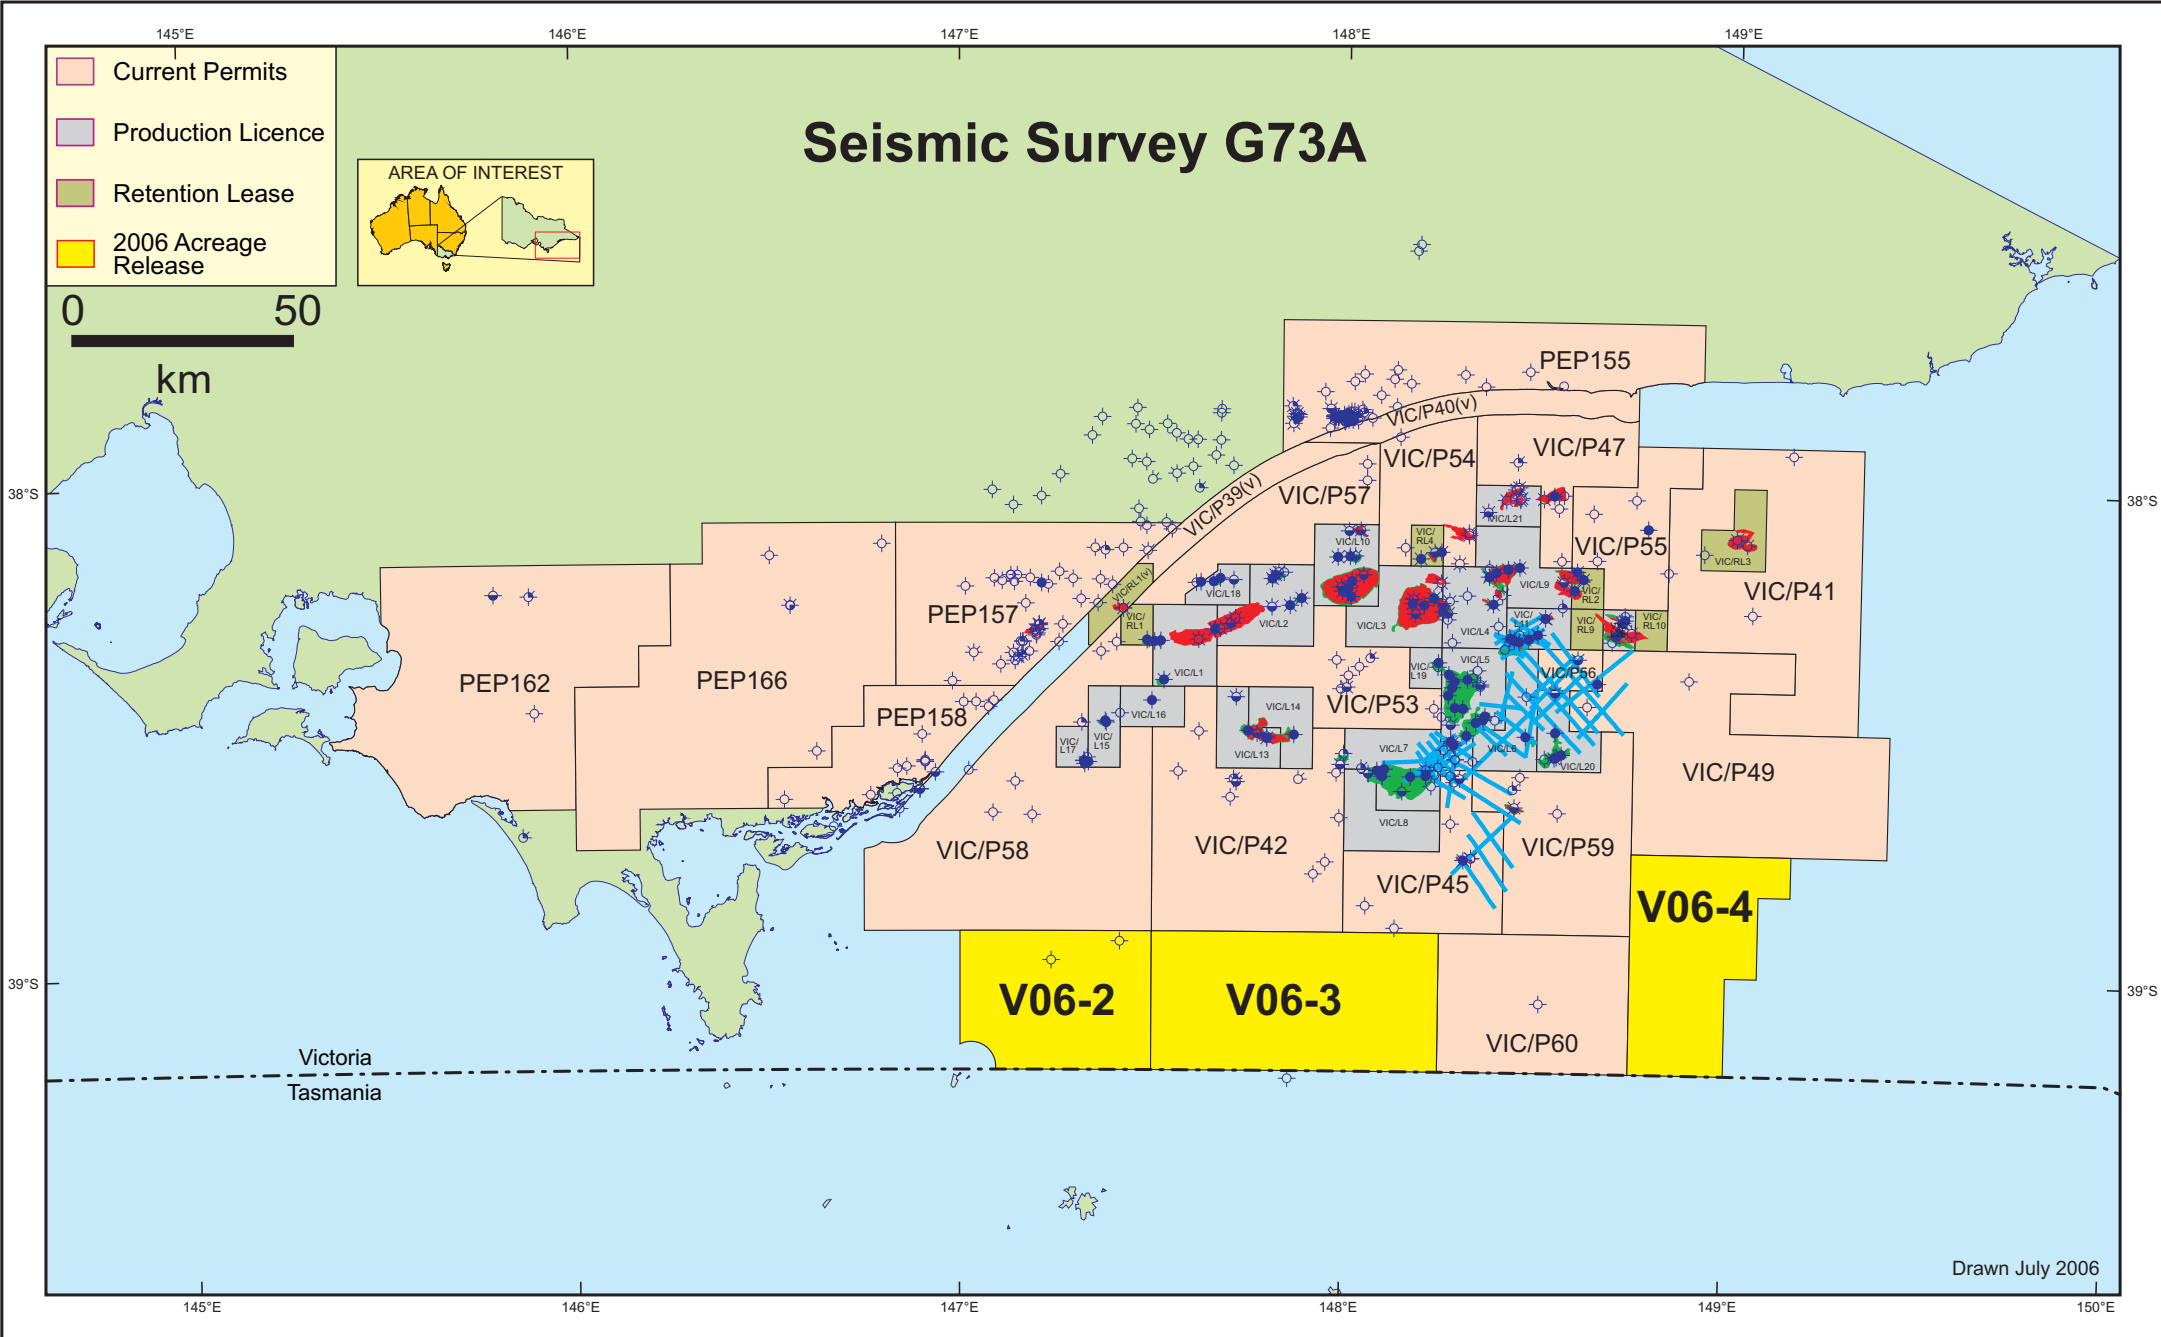

# Seismic Survey G73A

- Current Permits
- Production Licence
- Retention Lease
- 2006 Acreage Release

0 50  
km

Drawn July 2006