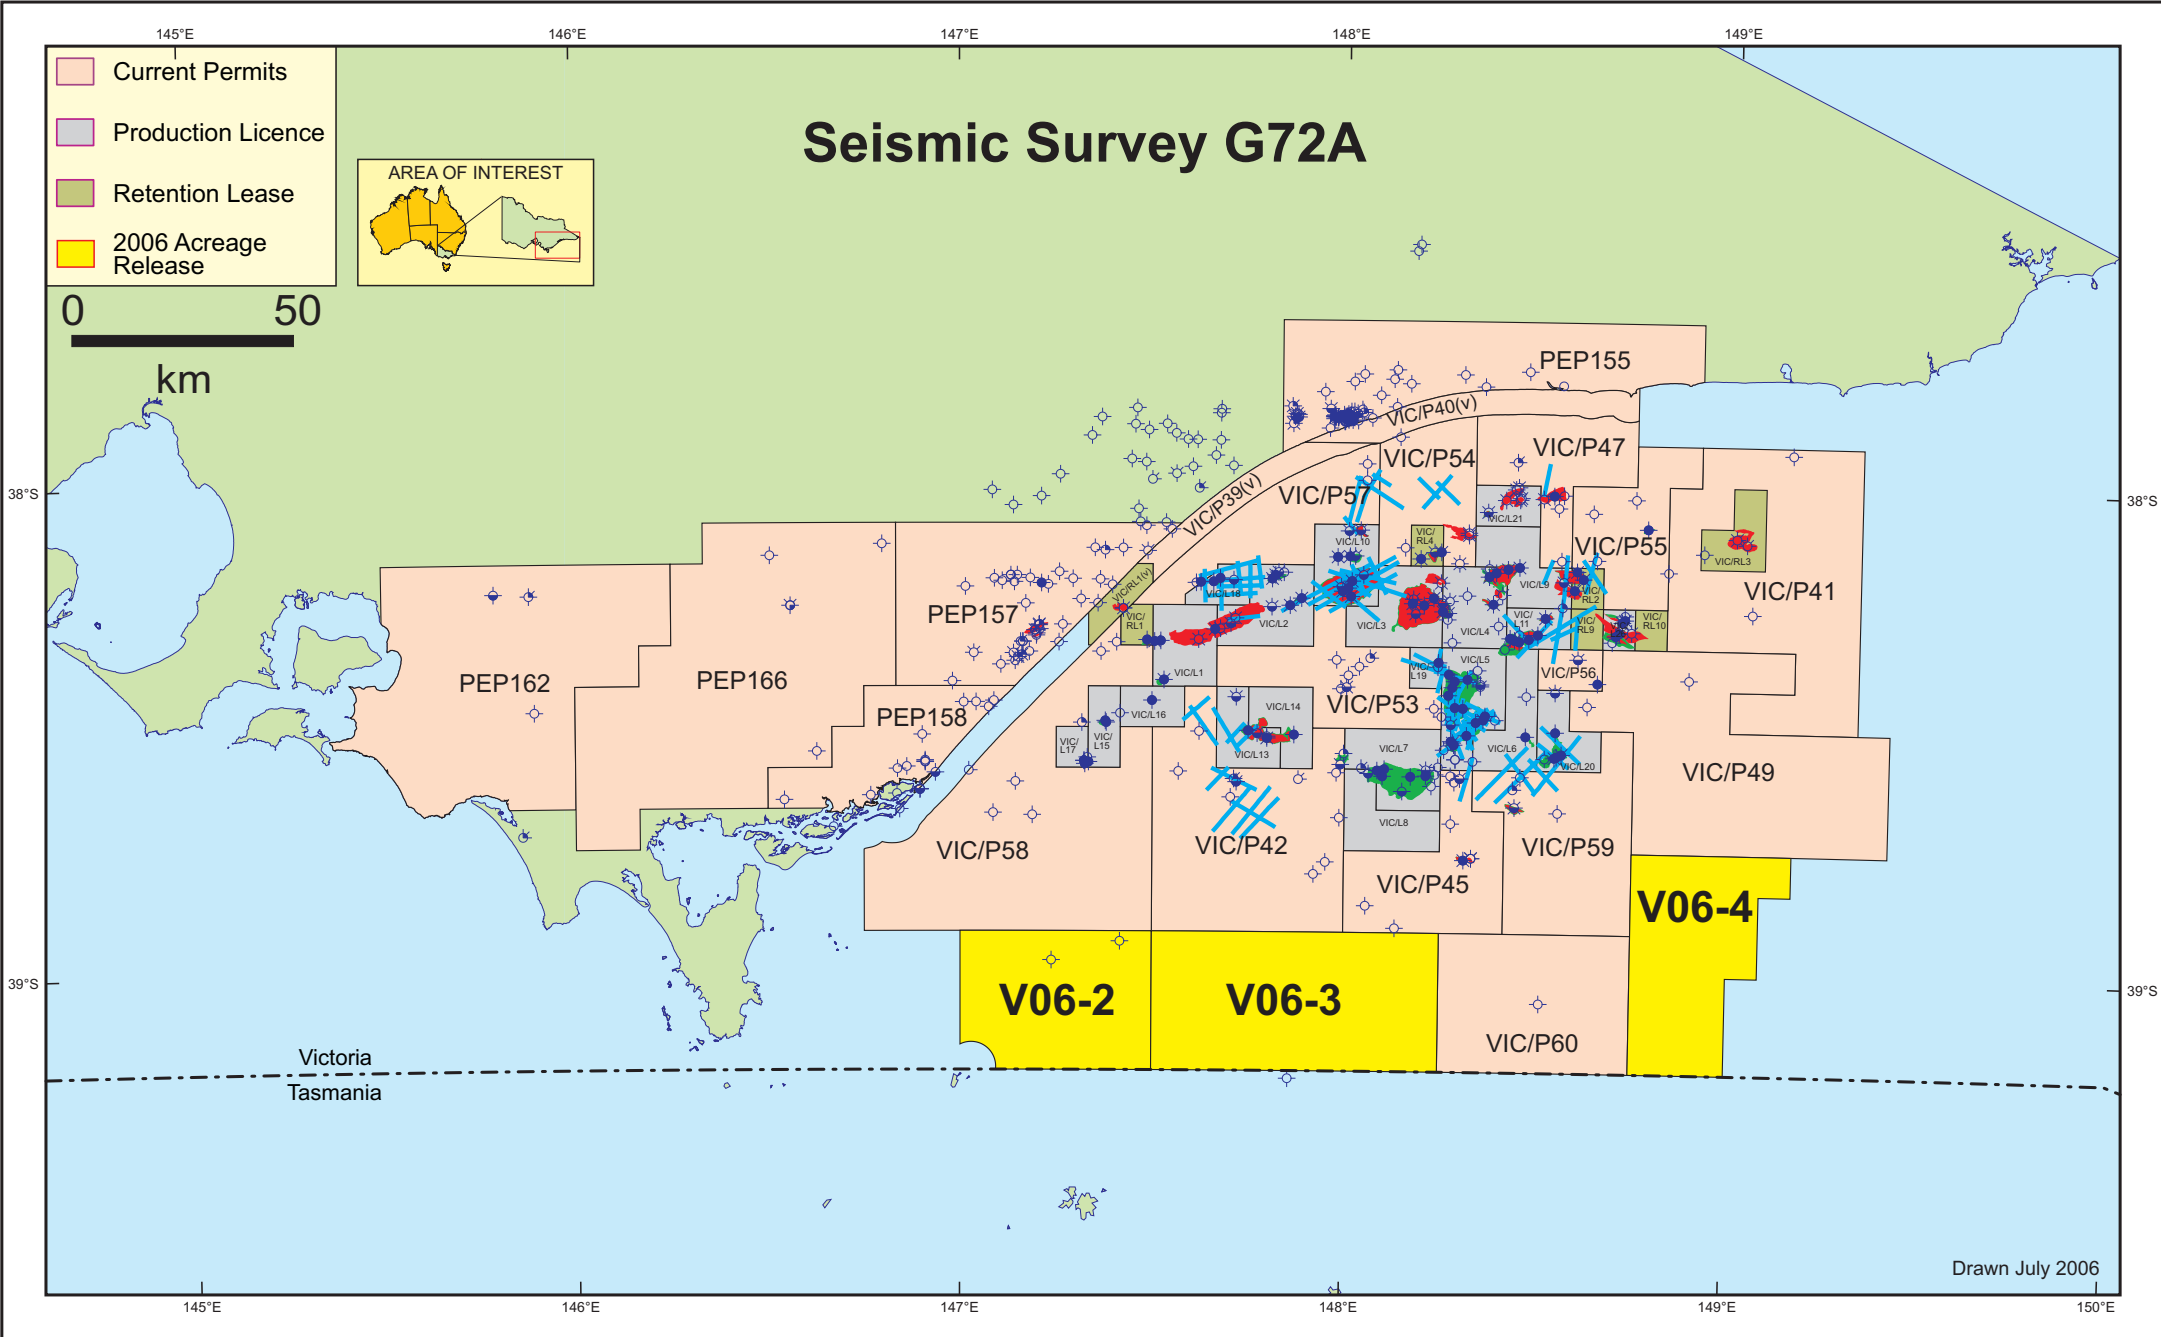

# Seismic Survey G72A

- Current Permits
- Production Licence
- Retention Lease
- 2006 Acreage Release

0 50  
km

Drawn July 2006