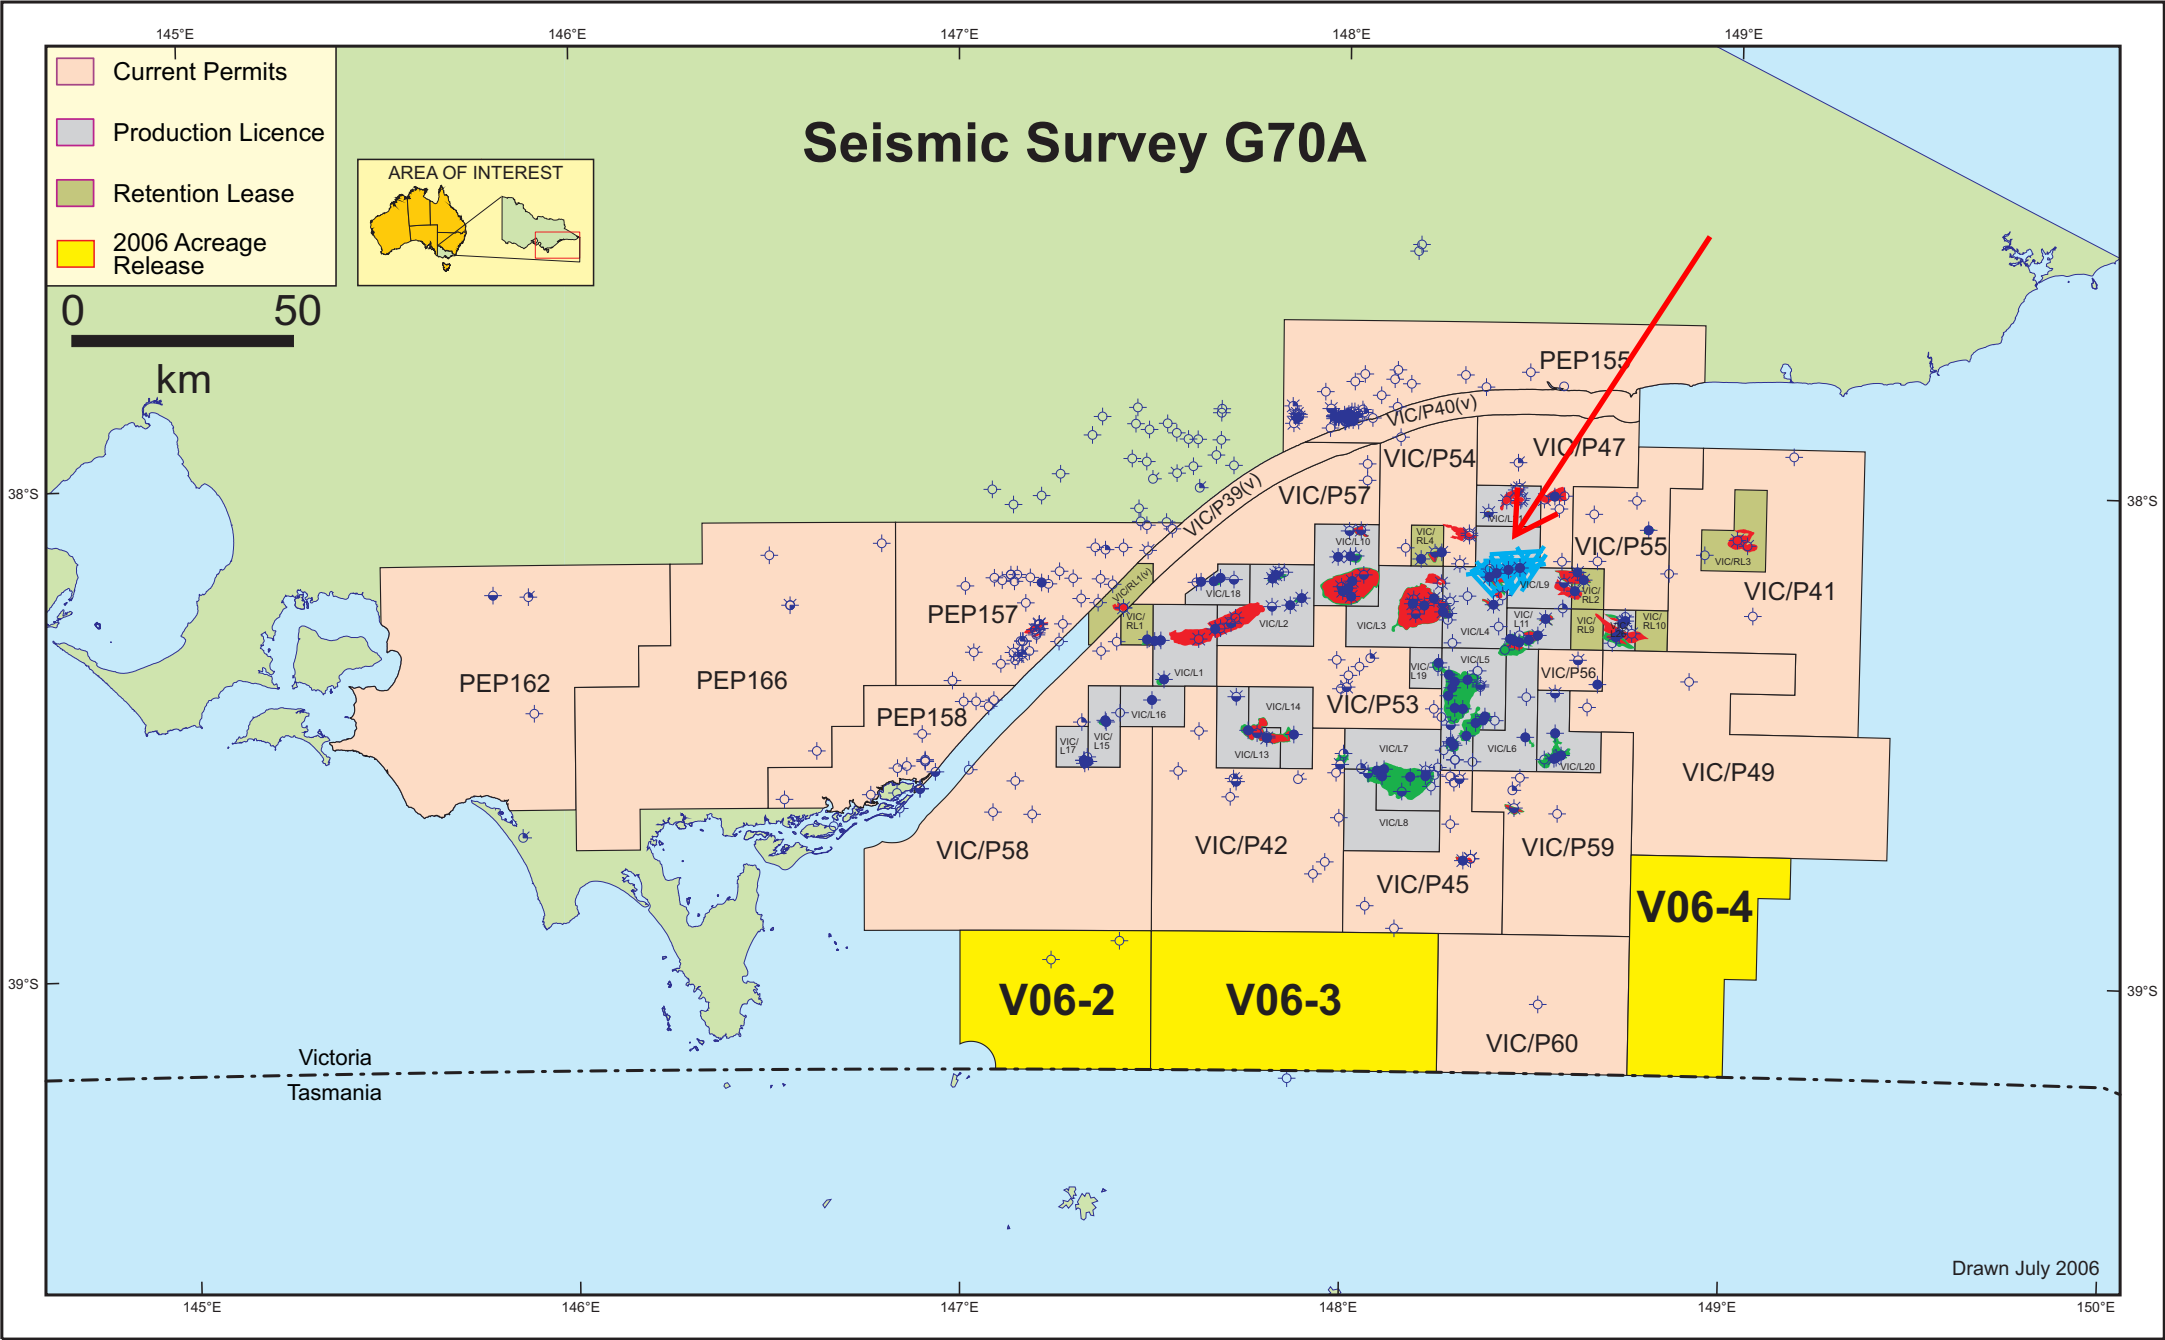

# Seismic Survey G70A

- Current Permits
- Production Licence
- Retention Lease
- 2006 Acreage Release

Victoria  
Tasmania

Drawn July 2006