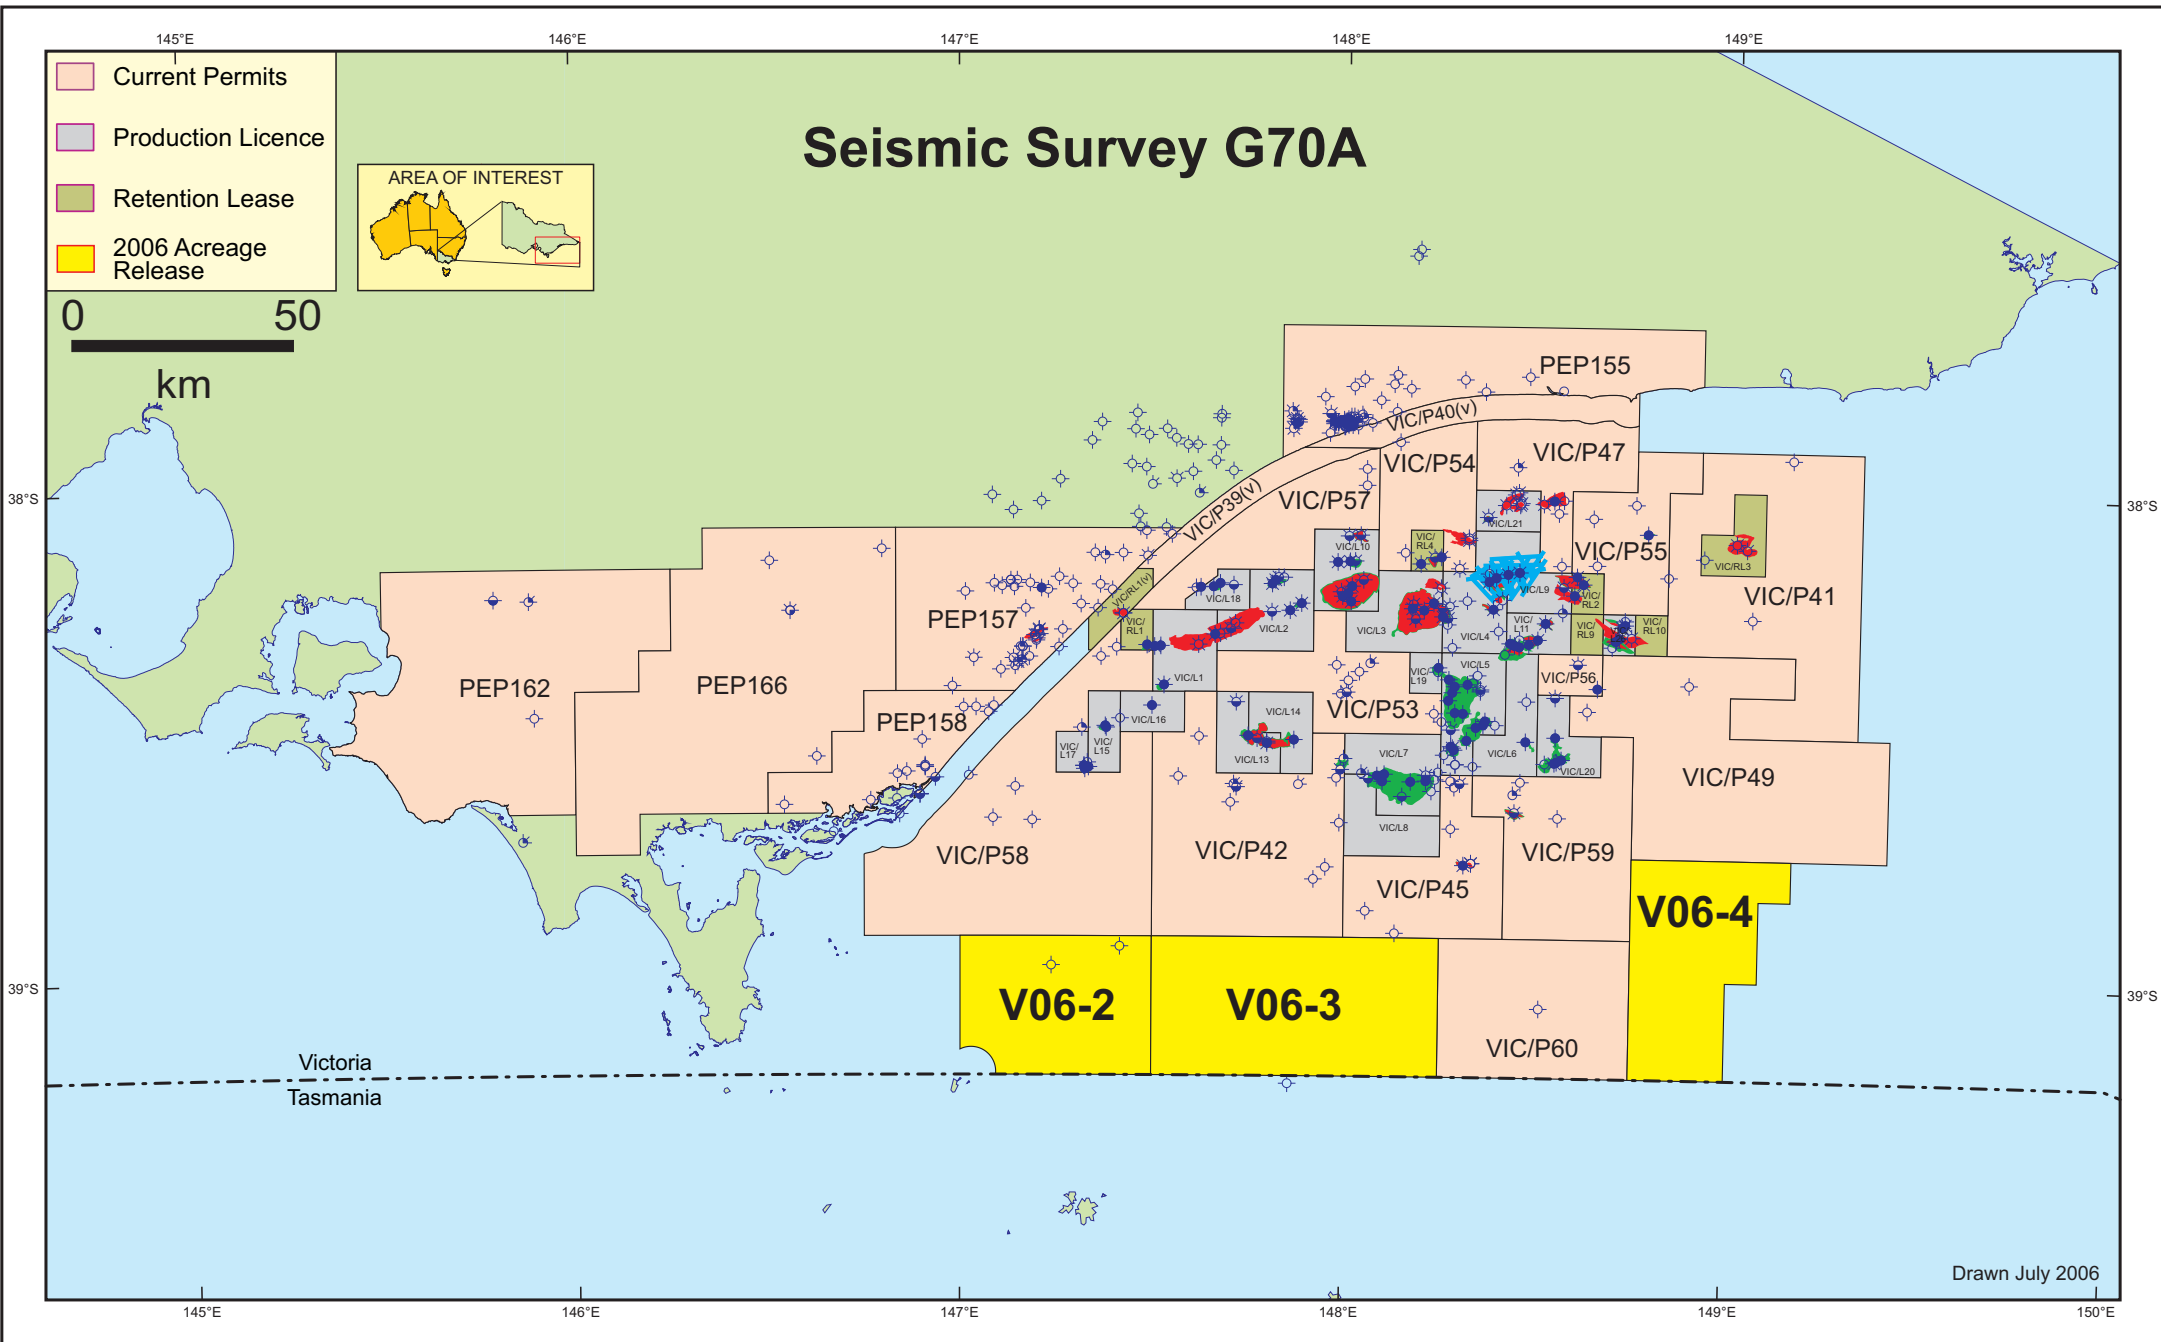

# Seismic Survey G70A

- Current Permits
- Production Licence
- Retention Lease
- 2006 Acreage Release

0 50  
km

Drawn July 2006