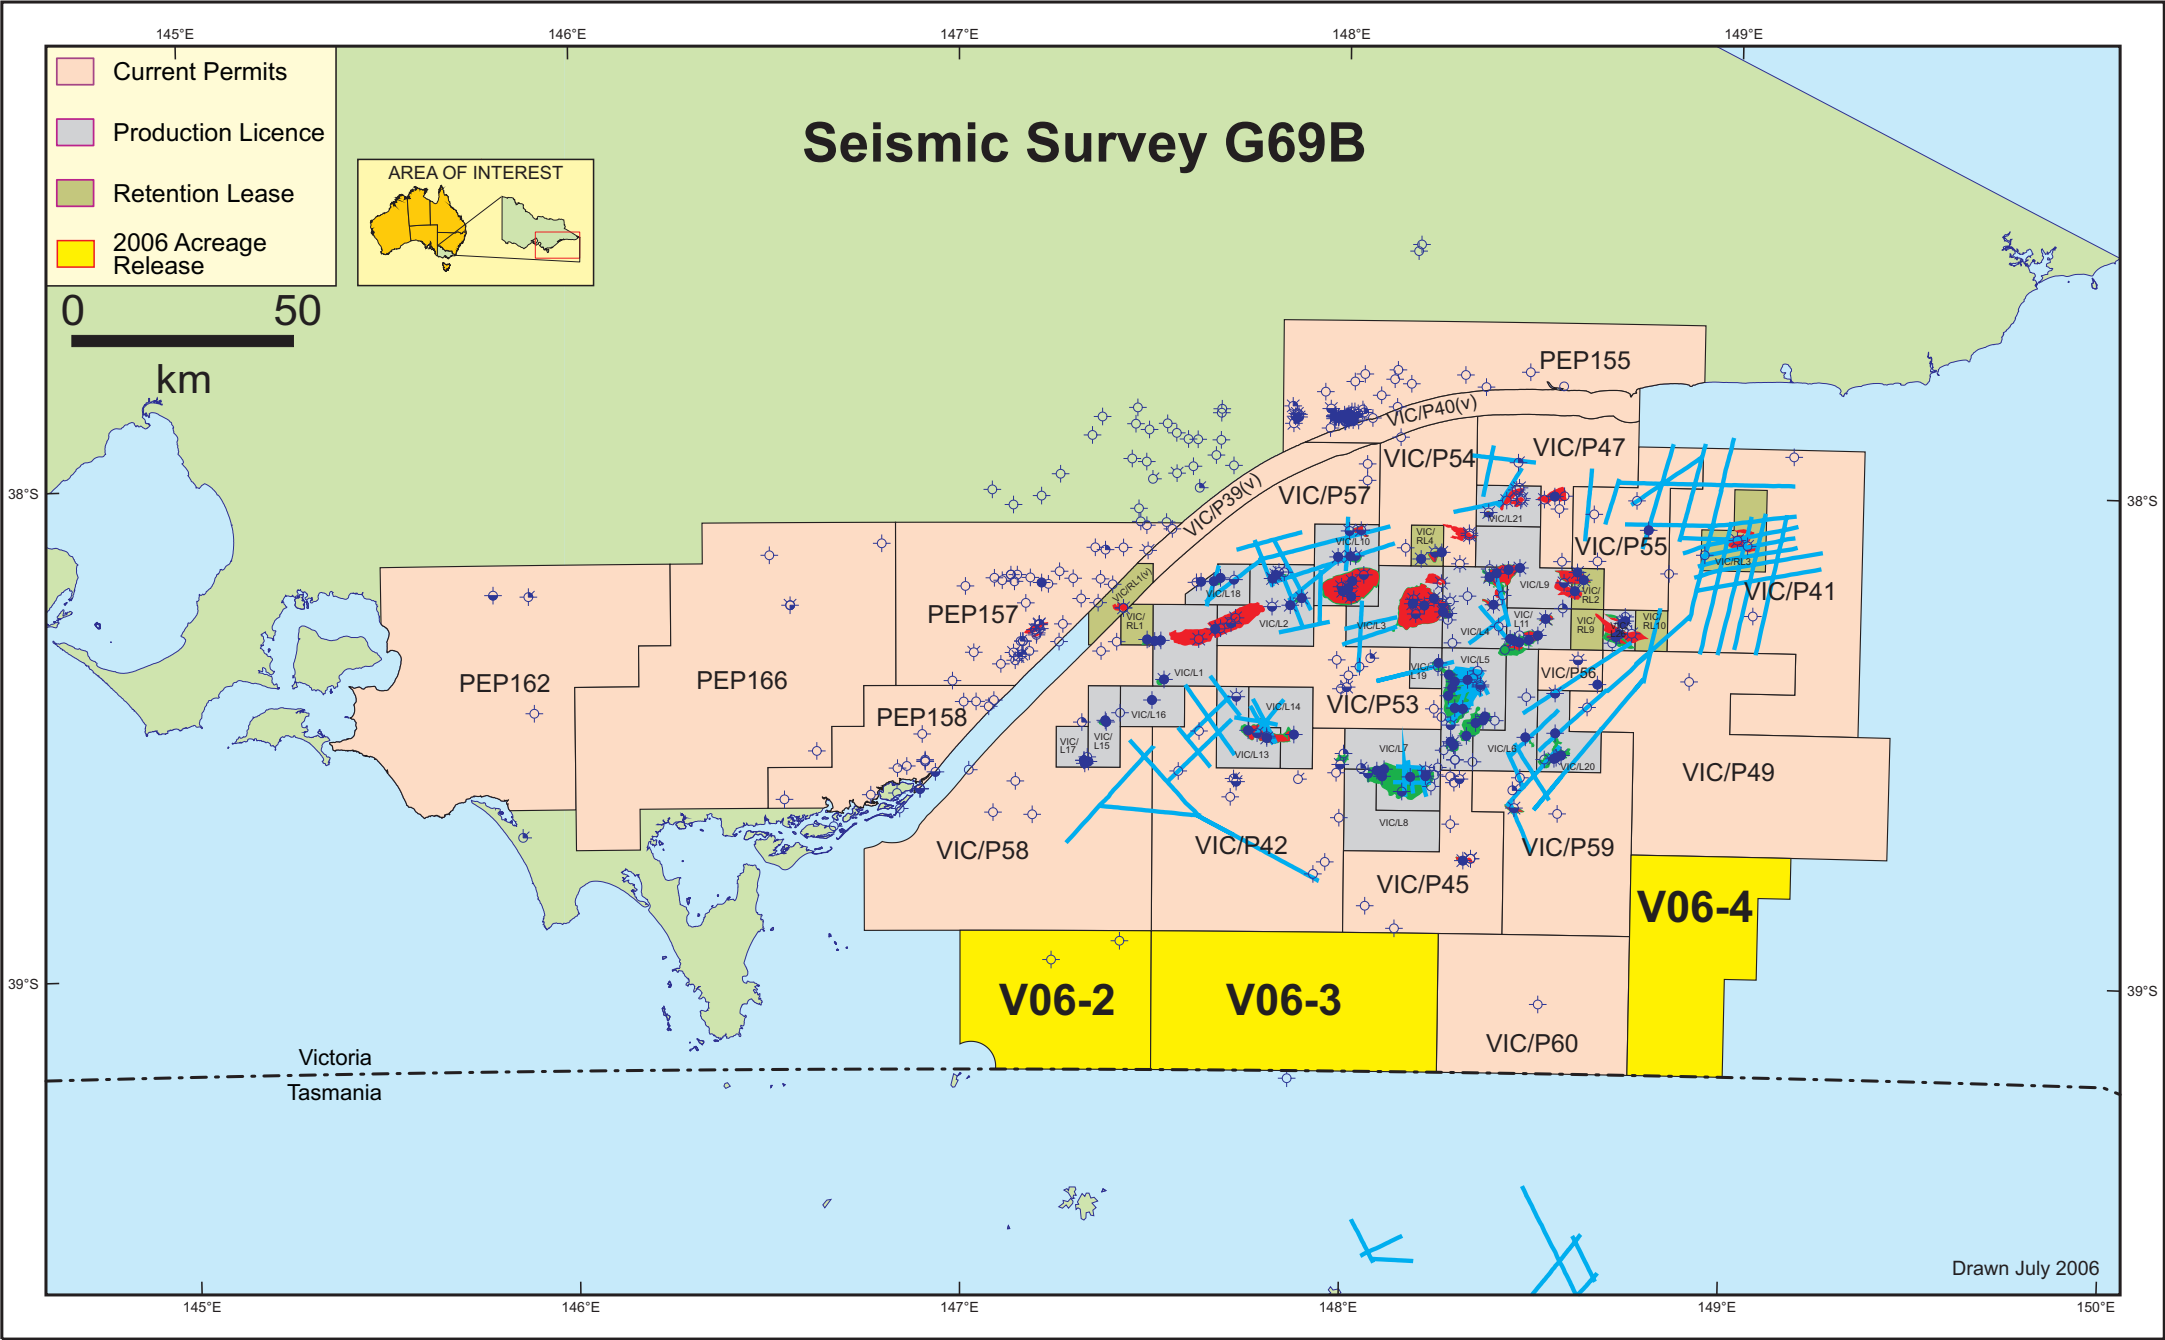

Seismic Survey G69B

- Current Permits
- Production Licence
- Retention Lease
- 2006 Acreage Release

Drawn July 2006