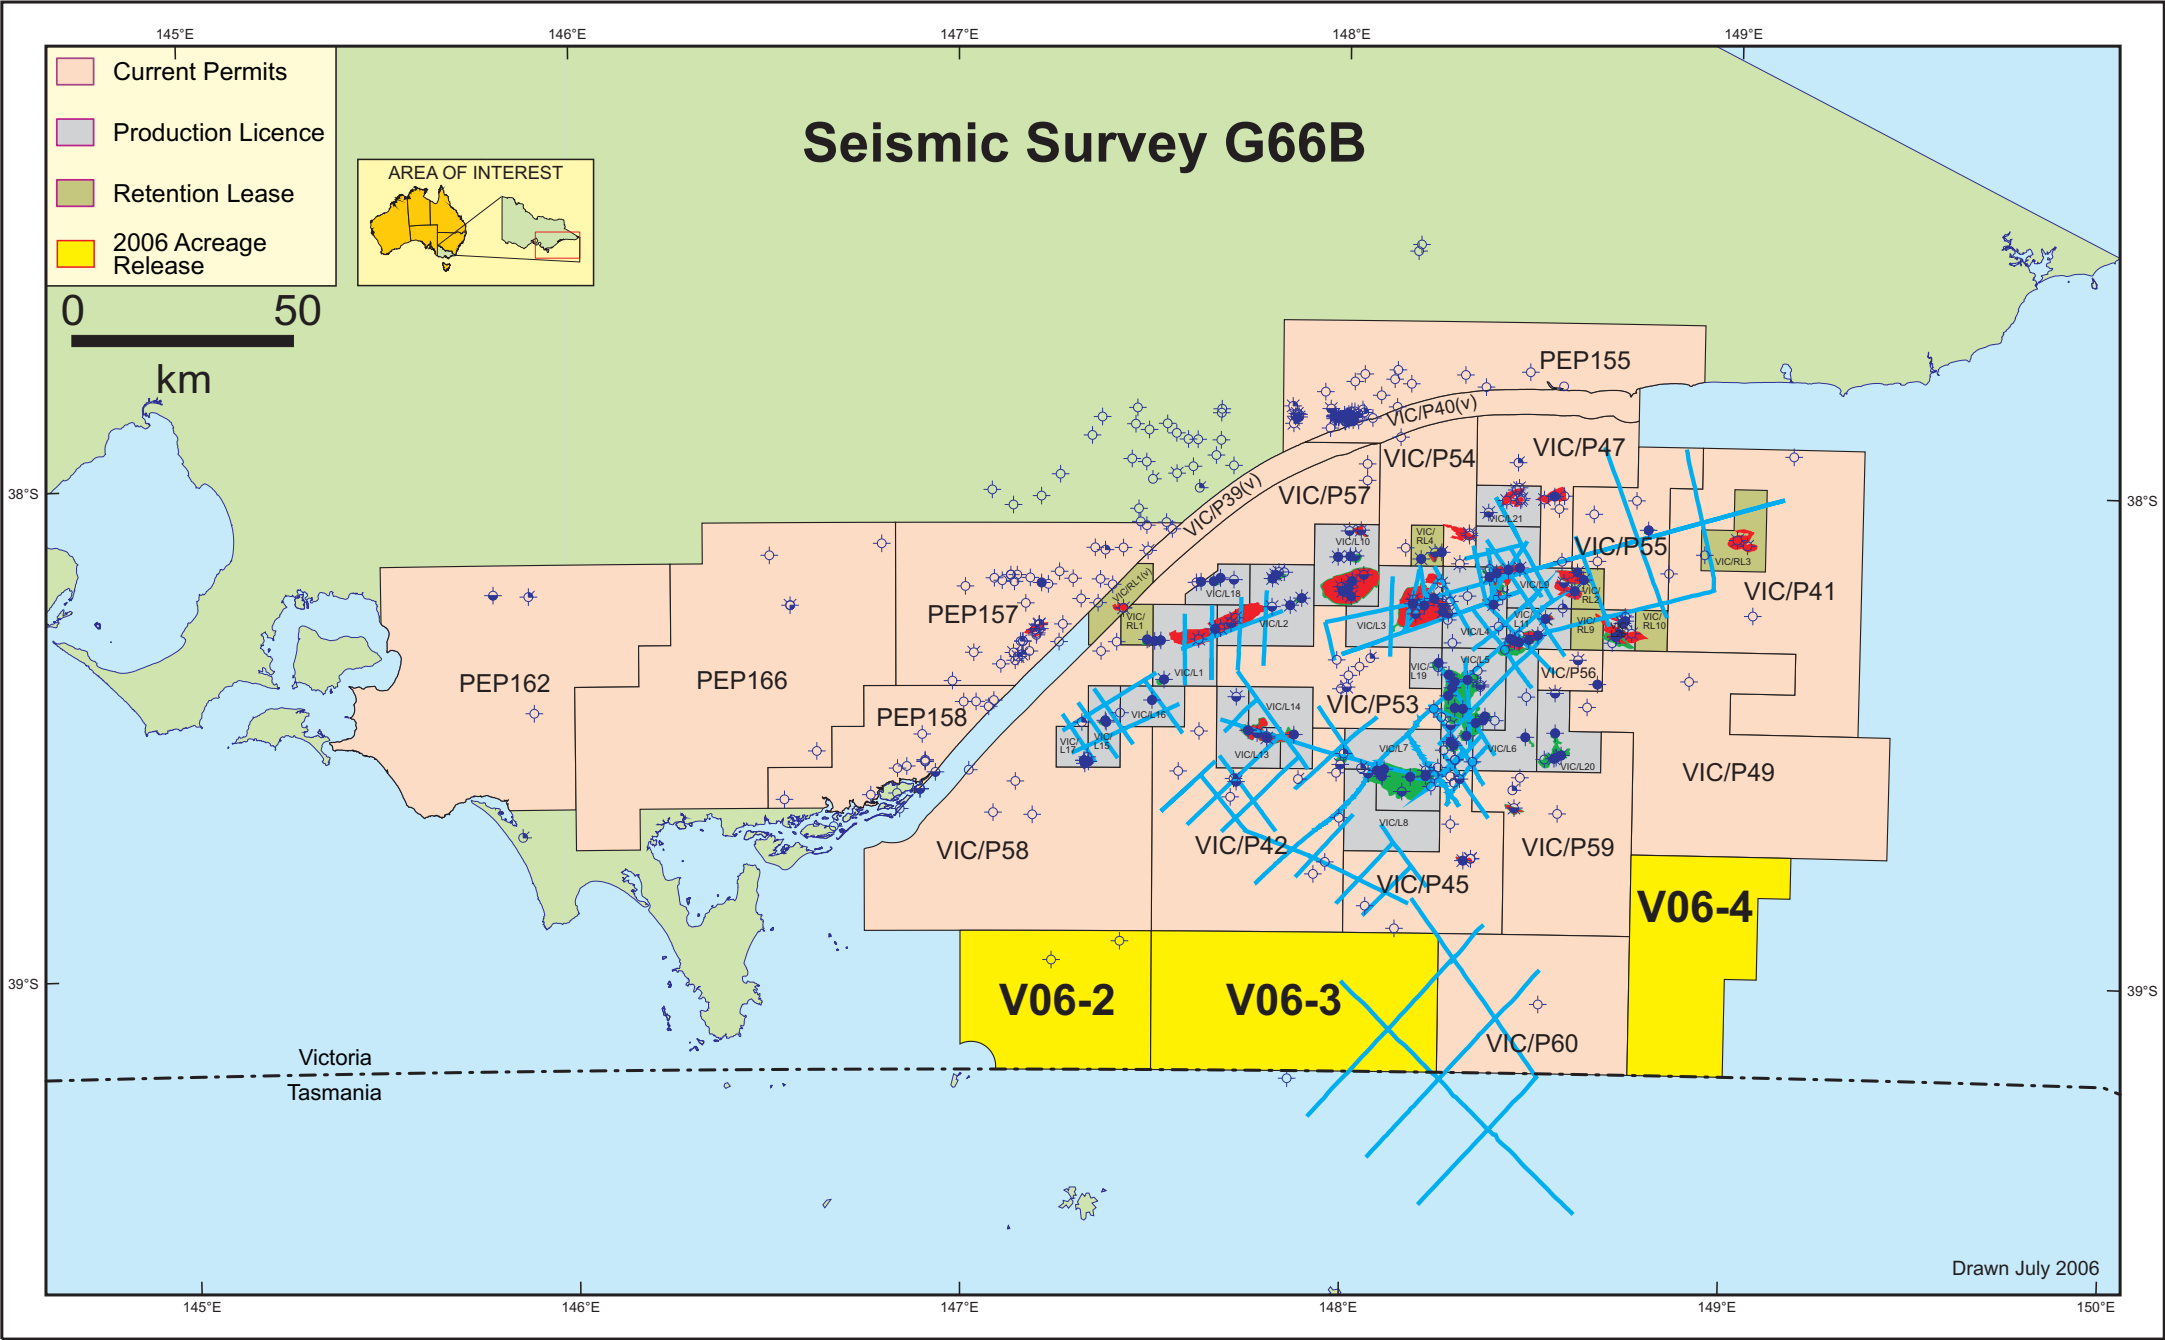

# Seismic Survey G66B

- Current Permits
- Production Licence
- Retention Lease
- 2006 Acreage Release

Drawn July 2006