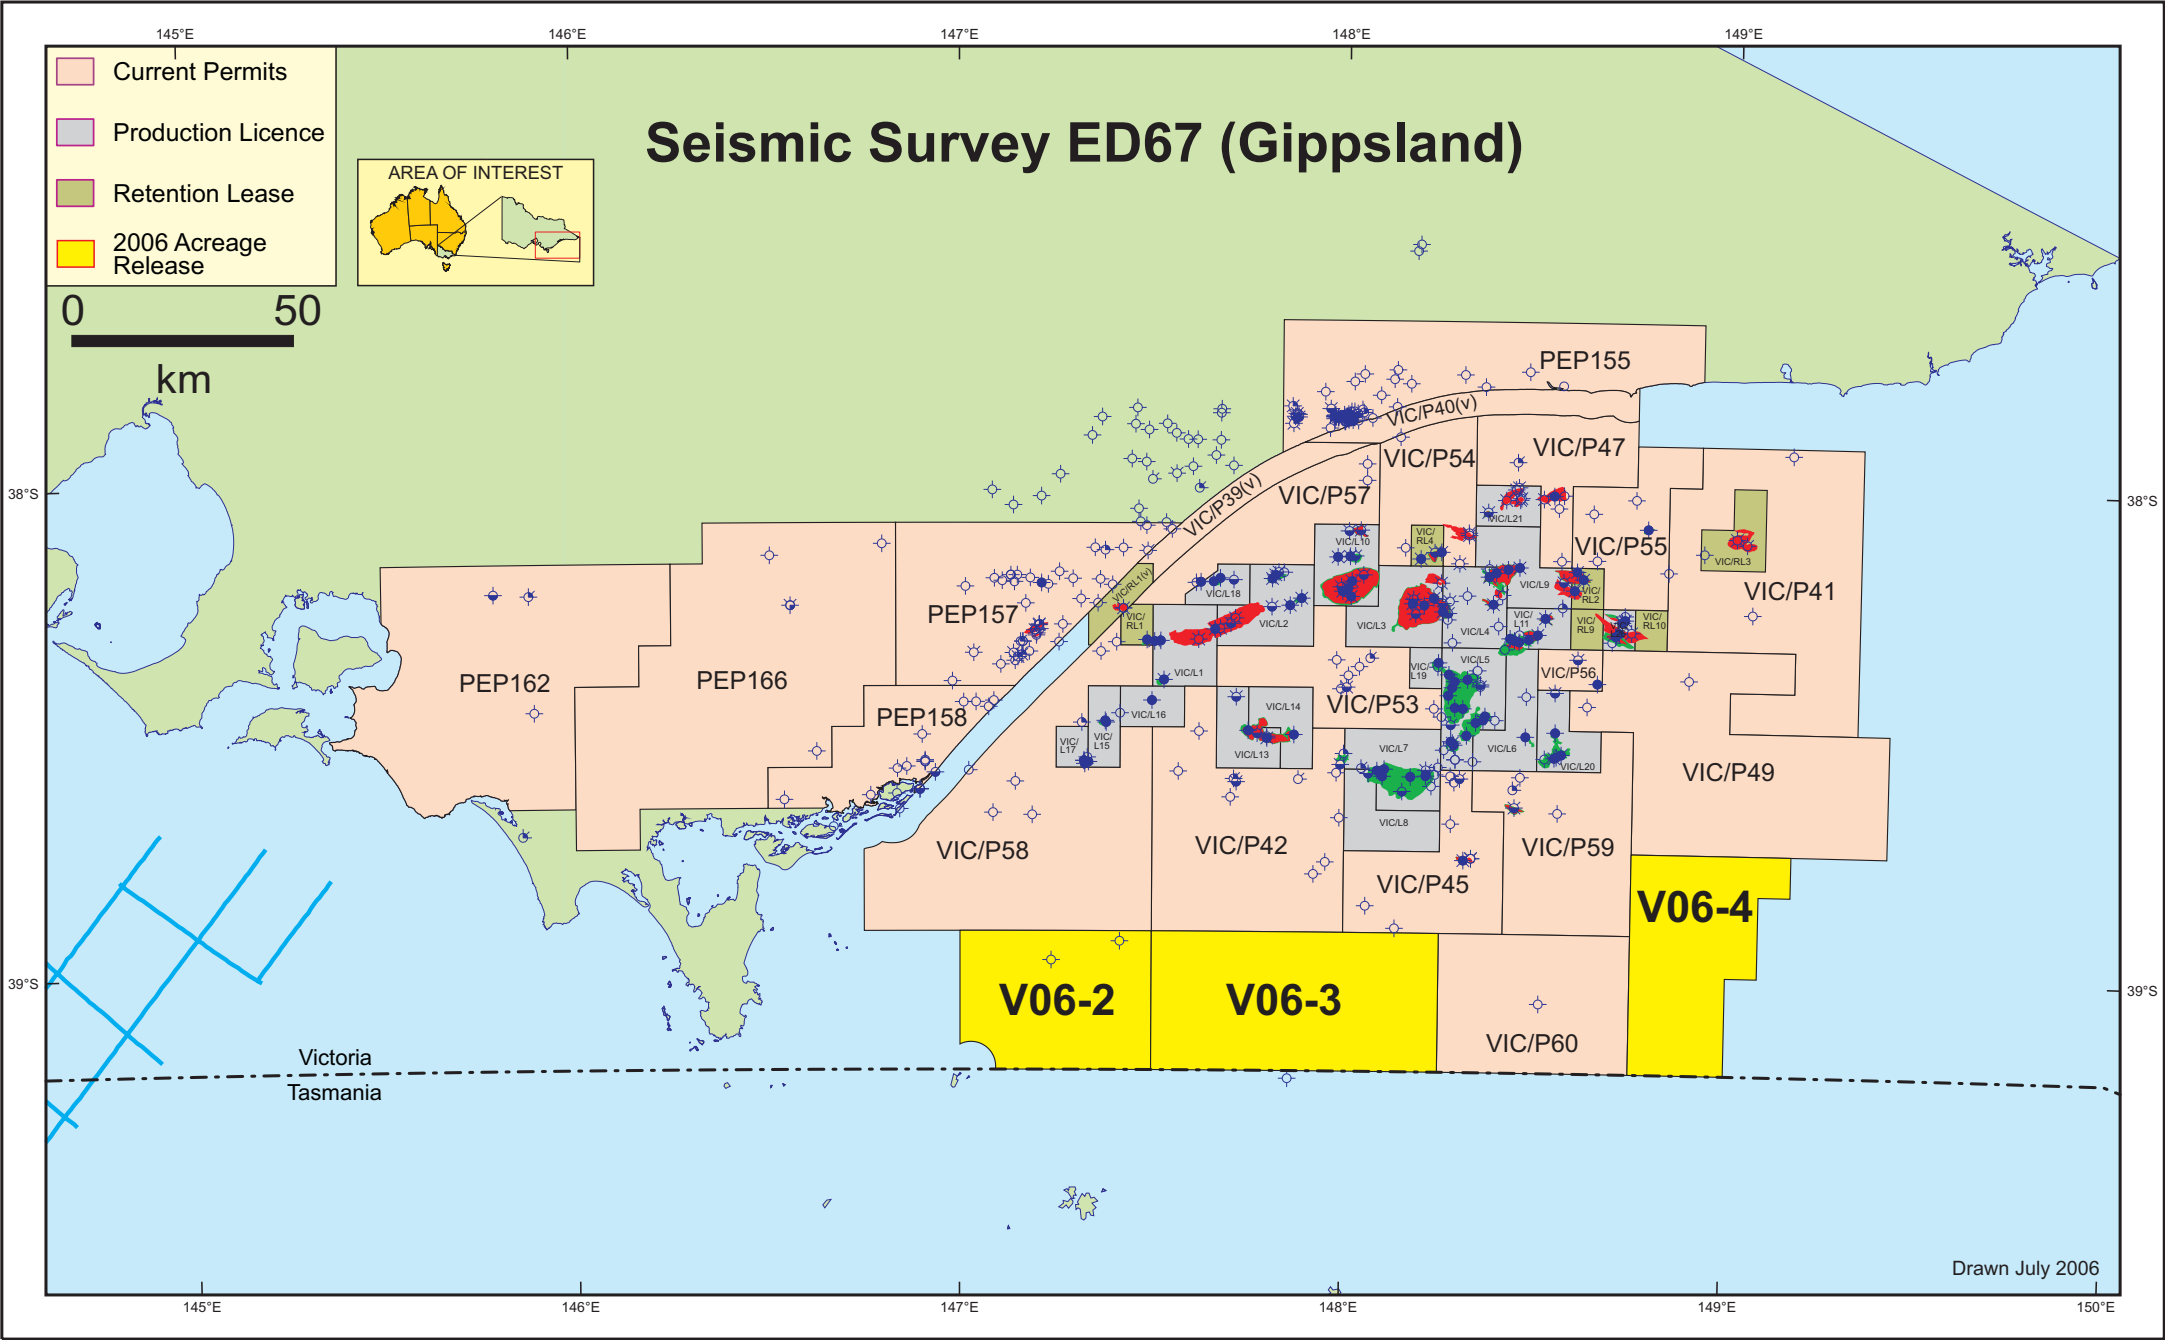

Seismic Survey ED67 (Gippsland)

- Current Permits
- Production Licence
- Retention Lease
- 2006 Acreage Release

Drawn July 2006