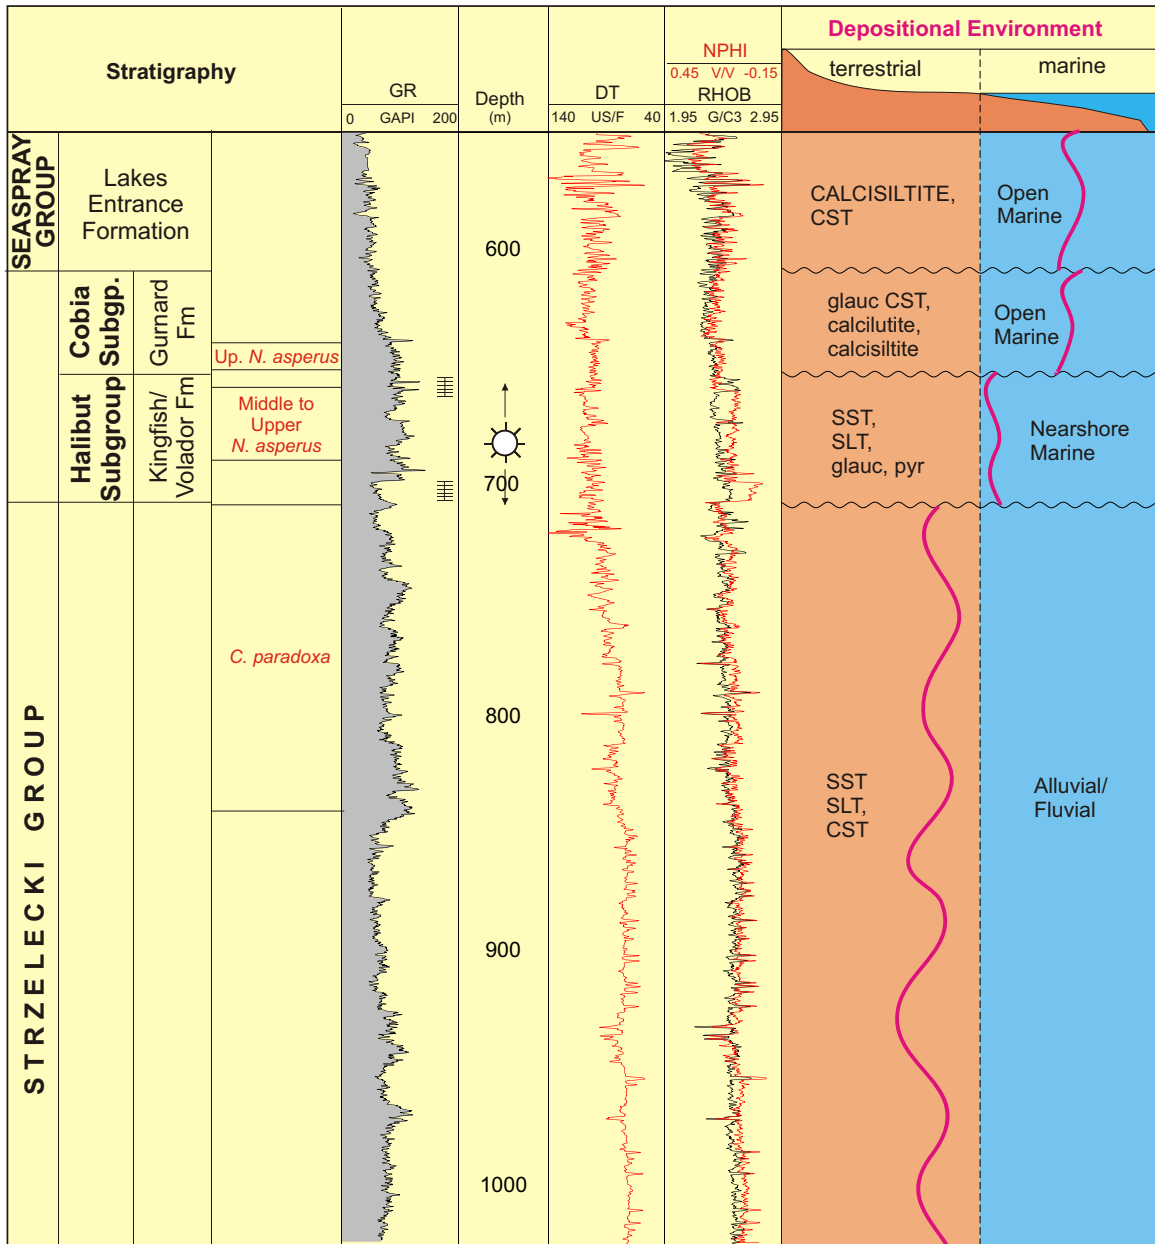

# Baleen-1

Picks based on palynological analysis by Hubble Oil.

TD: 1030 mRT  
RT: 9.45 m